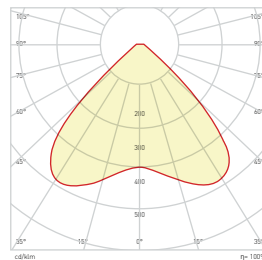

90°

Farklı lens opsiyonlarımız mevcuttur. Lütfen iletişime geçiniz. Spor salonu uygulamaları için, dereceli montaj aparatı opsiyonu mevcuttur.

OSRAM LED
LUMILEDS | NICHIA
OSRAM Driver Industry Series | PHILIPS Driver