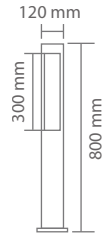

TR Regulus Alüminyum LED Bahçe Armatürleri
EN Regulus Aluminum LED Garden Fixtures

MADE IN
TÜRKİYE

Materyal: Alüminyum+Pleksi Glass / Statik Toz Boyalı
Material: Aluminum+Pleksi Glass / Static Powder Coated

KOD CODE	WATT	YÜKSEKLİK HEIGHT	CCT	FİYAT PRICE
AG43-04001	25 W	2000 mm	3000 K	580,00 USD

AC 220V
240V | 50-60
Hz | IP44 | 25°C
50°C

Materyal: Alüminyum+Pleksi Glass / Statik Toz Boyalı
Material: Aluminum+Pleksi Glass / Static Powder Coated

KOD CODE	WATT	YÜKSEKLİK HEIGHT	CCT	FİYAT PRICE
AG43-04212	18 W	800 mm	3000 K	265,00 USD

AC 220V
240V | 50-60
Hz | IP44 | 25°C
50°C

Materyal: Alüminyum+Pleksi Glass / Statik Toz Boyalı
Material: Aluminum+Pleksi Glass / Static Powder Coated

KOD CODE	WATT	YÜKSEKLİK HEIGHT	CCT	FİYAT PRICE
AG43-04112	18 W	500 mm	3000 K	242,00 USD

AC 220V
240V | 50-60
Hz | IP44 | 25°C
50°C

Materyal: Alüminyum+Pleksi Glass / Statik Toz Boyalı
Material: Aluminum+Pleksi Glass / Static Powder Coated

KOD CODE	DUY SOCKET	YÜKSEKLİK HEIGHT	MAX. WATT	BOYUTLAR DIMENSIONS	FİYAT PRICE
AG43-08012	E27	300 mm	60 W	10 X 10 X 30 (cm)	85,00 USD

IP44 | 25°C
50°C