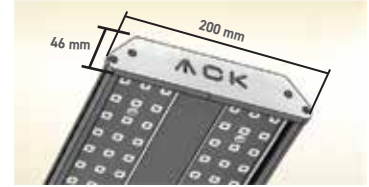

OSRAM LED

LUMILEDS | NICHIA

OSRAM Driver | PHILIPS Driver | Helvar | TRIDONIC

KOD CODE	WATT	CCT	LUMEN	UZUNLUK LENGHT	AYDINLATMA AÇISI BEAM ANGLE	KOLİ M. BOX P.	FİYAT PRICE
AT46-05003	50 W	● 3000 K	6450 lm	310 mm	60°Standart 30°- 90° Asimetric	X 2	95,00 USD
AT46-05013		● 4000 K	6550 lm				
AT46-05033		● 6500 K	6750 lm				
AT46-19103	100 W	● 3000 K	12900 lm	600 mm	60°Standart 30°- 90° Asimetric	X 2	172,00 USD
AT46-19113		● 4000 K	13100 lm				
AT46-19133		● 6500 K	13500 lm				
AT46-29403	150 W	● 3000 K	19350 lm	890 mm	60°Standart 30°- 90° Asimetric	X 1	265,00 USD
AT46-29413		● 4000 K	19650 lm				
AT46-29433		● 6500 K	20250 lm				
AT46-49403	200 W	● 3000 K	25800 lm	1180mm	60°Standart 30°- 90° Asimetric	X 1	365,00 USD
AT46-49413		● 4000 K	26200 lm				
AT46-49433		● 6500 K	27000 lm				

Opsiyonlar: DALI - DIM - Acil Durum Kiti (100W-150W-200W) - Özel Açılı Lens
Options: DALI - DIM - Emergency Kit (100W-150W-200W) - Special Angled Lens

CE | EAC | AC 220V/240V | 50-60 Hz | IP65 | 135 lm/W | PF 0,95 | CRI ≥80 | 50,000h | -20°C / +50°C | SURGE 2kV