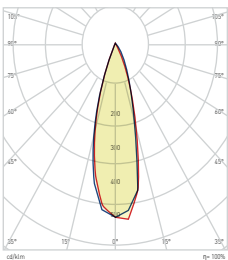

TR LED Yüksek Tavan Armatürü
EN LED Highbay Luminaire

MADE IN
TÜRKİYE

KOD CODE	WATT	CCT	LUMEN	UZUNLUK LENGHT	AYDINLATMA AÇISI BEAM ANGLE	KOLİ M. BOX P.	FİYAT PRICE
AT45-06003	60 W	● 3000 K	7,700 lm	610 mm	60°Standart 30°- 90° Asimetric	X 2	190,00 USD
AT45-06013		● 4000 K	7,800 lm				
AT45-06033		● 6500 K	8,000 lm				
AT45-07503	75 W	● 3000 K	9,850 lm	610 mm	60°Standart 30°- 90° Asimetric	X 2	210,00 USD
AT45-07513		● 4000 K	9,900 lm				
AT45-07533		● 6500 K	10,000 lm				
AT45-19103	100 W	● 3000 K	13,000 lm	910 mm	60°Standart 30°- 90° Asimetric	X 2	250,00 USD
AT45-19113		● 4000 K	13,100 lm				
AT45-19133		● 6500 K	13,300 lm				
AT45-29203	120 W	● 3000 K	15,700 lm	1180mm	60°Standart 30°- 90° Asimetric	X 2	310,00 USD
AT45-29213		● 4000 K	15,800 lm				
AT45-29233		● 6500 K	16,000 lm				
AT45-29403	150 W	● 3000 K	19,700 lm	1180mm	60°Standart 30°- 90° Asimetric	X 2	330,00 USD
AT45-29413		● 4000 K	19,800 lm				
AT45-29433		● 6500 K	20,000 lm				

Opsiyonlar: DALI - DIM - Acil Durum Kiti - Özel Açılı Lens
Options: DALI - DIM - Emergency Kit - Special Angled Lens

DKP sac gövde üzerine elektrostatik toz boyalı yüksek dayanımlı gövde yapısı. Kamaşma yapmayan yüksek geçirgenlikli opal difüzör. Isıl iletimi yüksek alüminyum pcb yüksek lümenli, homojen ışık dağılımı, istenilen ışık rengi seçeneği. Opsiyonel olarak DALI ve acil kit uygulama seçeneği. Siva üstü aparatıyla kolayca siva üstü armatüre çevrilebilir yapıdadır.