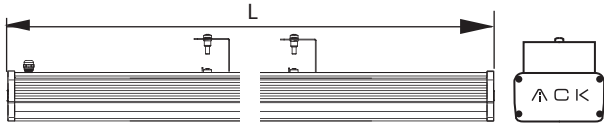

TR LED Yüksek Tavan Armatürü
EN LED Highbay Luminaire

MADE IN
TÜRKİYE