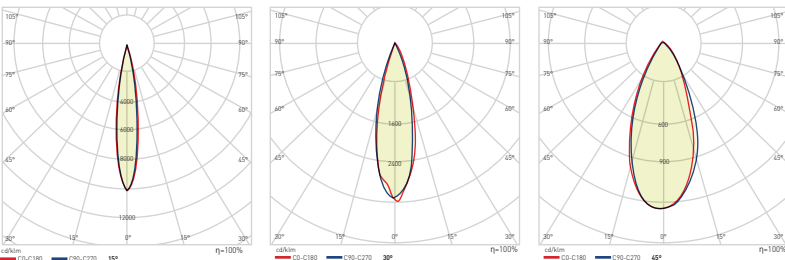

MADE IN
TÜRKİYE

CE | ENEC | AC 220V 240V | 50-60 Hz | IP67 | 80 lm/W | PF 0,60 | CRI ≥80 | 50,000h | -20°C +45°C