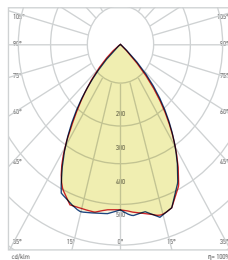

TR LED Yüksek Tavan Armatürü
EN LED Highbay Luminaire

MADE IN
TÜRKİYE

KOD CODE	WATT	CCT	LUMEN	UZUNLUK LENGHT	AYDINLATMA AÇISI BEAM ANGLE	KOLİ M. BOX P.	FİYAT PRICE
AT45-06003	60 W	● 3000 K	7,700 lm	610 mm	60°Standart 30°- 90° Asimetric	X 2	190,00 USD
AT45-06013		● 4000 K	7,800 lm				
AT45-06033		● 6500 K	8,000 lm				
AT45-07503	75 W	● 3000 K	9,850 lm	610 mm	60°Standart 30°- 90° Asimetric	X 2	210,00 USD
AT45-07513		● 4000 K	9,900 lm				
AT45-07533		● 6500 K	10,000 lm				
AT45-19103	100 W	● 3000 K	13,000 lm	910 mm	60°Standart 30°- 90° Asimetric	X 2	250,00 USD
AT45-19113		● 4000 K	13,100 lm				
AT45-19133		● 6500 K	13,300 lm				
AT45-29203	120 W	● 3000 K	15,700 lm	1180mm	60°Standart 30°- 90° Asimetric	X 2	310,00 USD
AT45-29213		● 4000 K	15,800 lm				
AT45-29233		● 6500 K	16,000 lm				
AT45-29403	150 W	● 3000 K	19,700 lm	1180mm	60°Standart 30°- 90° Asimetric	X 2	330,00 USD
AT45-29413		● 4000 K	19,800 lm				
AT45-29433		● 6500 K	20,000 lm				

Opsiyonlar: DALI - DIM - Acil Durum Kiti - Özel Açılı Lens
Options: DALI - DIM - Emergency Kit - Special Angled Lens

DKP sac gövde üzerine elektrostatik toz boyalı yüksek dayanımlı gövde yapısı. Kamaşma yapmayan yüksek geçirgenlikli opal difüzör. Isıl iletimi yüksek alüminyum pcb yüksek lümenli, homojen ışık dağılımı, istenilen ışık rengi seçeneği. Opsiyonel olarak DALI ve acil kit uygulama seçeneği. Siva üstü aparatıyla kolayca siva üstü armatüre çevrilebilir yapıdadır.