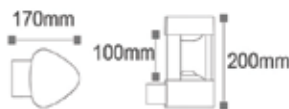

KOD CODE	WATT	YÜKSEKLİK HEIGHT	CCT	LUMEN	FIYAT PRICE
AG43-01802	7 W	200 mm	3000 K	224 lm	113,00 USD

AC 220V 240V | 50-60 Hz | IP54 | -25°C +50°C | X 8