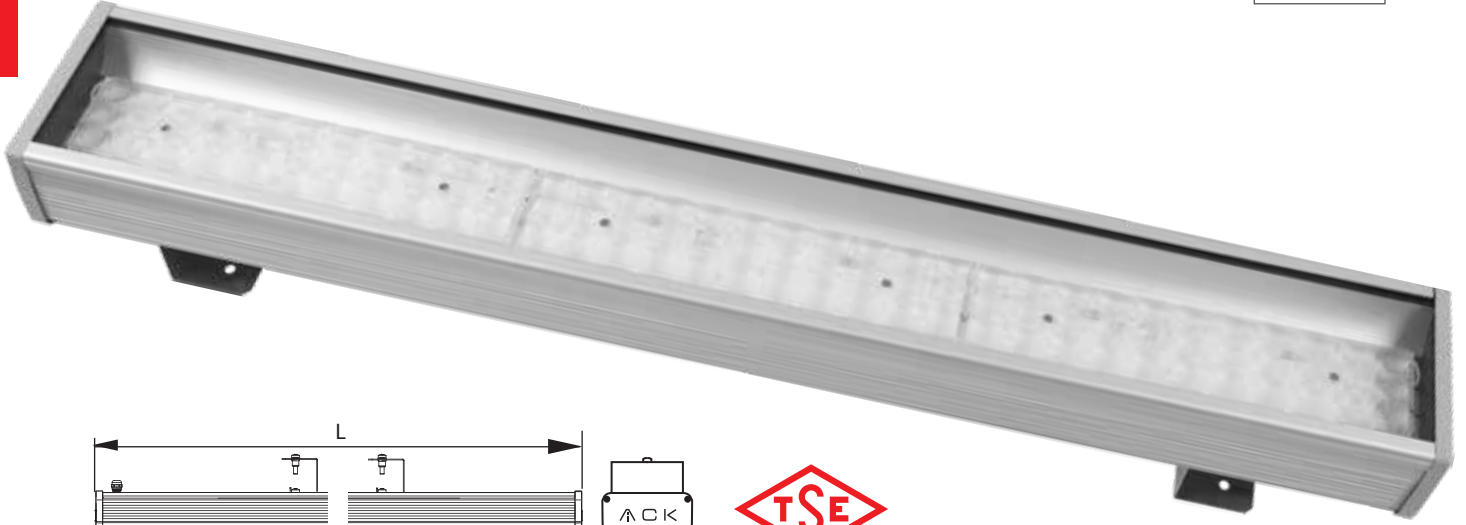

TR LED Yüksek Tavan Armatürü
EN LED Highbay Luminaire

MADE IN
TÜRKİYE