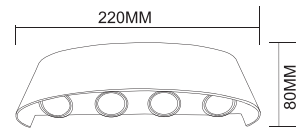

KOD CODE	WATT	CCT	LUMEN	KOLİ M. BOX P.	FİYAT PRICE
AH07-07301	8x1 W	3000 K	658 lm	X 24	28,00 USD

Gövde Rengi/Body Color: Siyah/Black