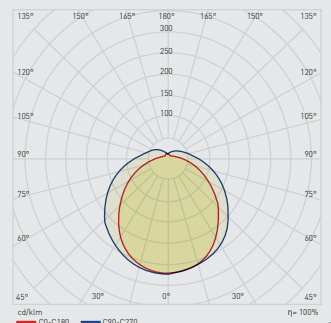

TR LED Projektörler
EN LED Floodlights

CE | ENEC | AC 220V/240V | 50-60 Hz | | CRI ≥80 | IP65/IP66 | 115° | 50,000h | | -20°C/+45°C