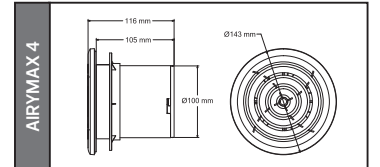

AIRYMAX FAN 100 m³

YENİ ÜRÜN

Model	Kod	Watt	Fiyat	Koli İçi	Devir	Hava Akımı	Renk
AIRYMAX 2	502-000-100	12 W	406,00 TL	24	2450 rpm	100 m³/h	BEYAZ
AIRYMAX 3	502-100-000	12 W	406,00 TL	18	2450 rpm	100 m³/h	BEYAZ
AIRYMAX 4	502-200-100	12 W	406,00 TL	18	2450 rpm	100 m³/h	BEYAZ

30,0x43,5x42,0

9,0

29,0x44,0x35,5

8,85

29,0x44,0x35,5

8,85