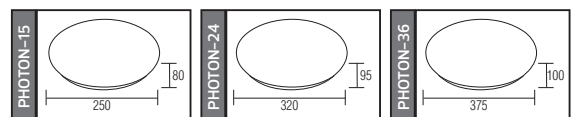

PHOTON SERİSİ

Model	Kod	Watt	Fiyat	Koli İçi	Lümen	Renk	Işık Rengi
PHOTON-15	027-005-0015	15 W	15,24 $	20	911 lm	BEYAZ	6400K
PHOTON-24	027-005-0024	24 W	20,48 $	12	1485 lm	BEYAZ	6400K
PHOTON-36	027-005-0036	36 W	27,69 $	12	2228 lm	BEYAZ	6400K

43,5x54,0x54,5	KG 7,1
68,5x62,0x35,0	KG 7,4
78,5x65,0x40,0	KG 9,9