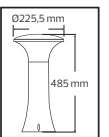

PRİZMA

Model	Kod	Watt	Fiyat	Koli İçi	Renk
PRİZMA	400-010-129	Max. 40W	466,40 TL	8	SİYAH
PRİZMA	400-020-129	Max. 40W	466,40 TL	8	BEYAZ

PLASTİK

PRİZMA 2

YENİ ÜRÜN

Model	Kod	Watt	Fiyat	Koli İçi	Renk
PRİZMA 2	400-010-144	Max. 40W	489,70 TL	8	SİYAH
PRİZMA 2	400-020-144	Max. 40W	489,70 TL	8	BEYAZ

PLASTİK

PAPATYA-1

Model	Kod	Watt	Fiyat	Koli İçi	Renk
PAPATYA-1	400-000-141	Max. 40W	390,80 TL	8	SİYAH
PAPATYA-1	400-001-141	Max. 40W	390,80 TL	8	GRİ

PLASTİK

PAPATYA-2

Model	Kod	Watt	Fiyat	Koli İçi	Renk
PAPATYA-2	400-000-142	Max. 40W	468,20 TL	6	SİYAH
PAPATYA-2	400-001-142	Max. 40W	468,20 TL	6	GRİ

PLASTİK