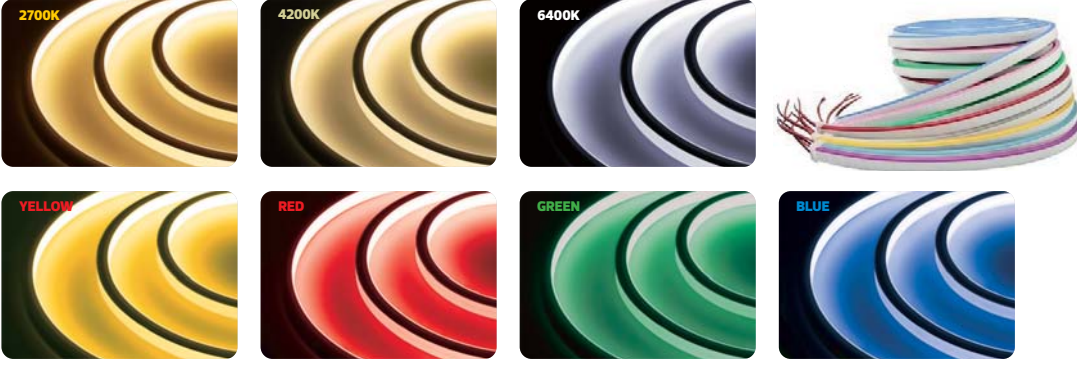

NEOLED SLIM 12V 5 MT

YENİ ÜRÜN

Model	Kod	Fiyat (1m)	Watt	Lümen	Koli İçi	LED Sayısı	ÇİP Ölçüsü	Renk		
NEOLED/SLIM	081-010-0033	2,88 $	8W/m	850 Lm/m	20	120 LED	28x35	2700K	36.0x22.5x25.0	KG 72
NEOLED/SLIM	081-010-0033	2,88 $	8W/m	850 Lm/m	20	120 LED	28x35	4200K	36.0x22.5x25.0	KG 72
NEOLED/SLIM	081-010-0033	2,88 $	8W/m	850 Lm/m	20	120 LED	28x35	6400K	36.0x22.5x25.0	KG 72
NEOLED/SLIM	081-010-0033	2,88 $	8W/m	850 Lm/m	20	120 LED	28x35	KIRMIZI	36.0x22.5x25.0	KG 72
NEOLED/SLIM	081-010-0033	2,88 $	8W/m	850 Lm/m	20	120 LED	28x35	YEŞİL	36.0x22.5x25.0	KG 72
NEOLED/SLIM	081-010-0033	2,88 $	8W/m	850 Lm/m	20	120 LED	28x35	MAVİ	36.0x22.5x25.0	KG 72
NEOLED/SLIM	081-010-0033	2,88 $	8W/m	850 Lm/m	20	120 LED	28x35	AMBER	36.0x22.5x25.0	KG 72

5 mm

12V DC

DIŞ MEKAN

NEOLED SLIM / RGB 12V 5 MT

YENİ ÜRÜN

Model	Kod	Fiyat (1m)	Watt	Koli İçi	LED Sayısı	ÇİP Ölçüsü	Renk		
NEOLED/SLIM	081-010-0034	5,66 $	10W/m	20	120 LED	28x35	RGB	36.0x22.5x25.0	KG 69

5 mm

12V DC

DIŞ MEKAN