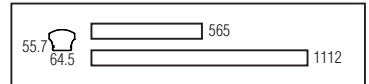

Made in **Türkiye**

PROLINE SERİSİ

Model	Kod	Watt	Fiyat	Koli İçi	Lümen	Renk	Işık Rengi
PROLINE-20	400-001-130	20 W	502 TL	10	2050 lm	BEYAZ	4200K
PROLINE-20	400-002-130	20 W	502 TL	10	2050 lm	BEYAZ	6400K
PROLINE-40	400-001-131	40 W	806 TL	10	4270 lm	BEYAZ	4200K
PROLINE-40	400-002-131	40 W	806 TL	10	4270 lm	BEYAZ	6400K

60,0x31,0x16,5	KG 3,4
60,0x31,0x16,5	KG 3,4
116,0x31,0x16,5	KG 6,1
116,0x31,0x16,5	KG 6,1

INNOVA SERİSİ

Model	Kod	Watt	Fiyat	Koli İçi	Lümen	Renk	Işık Rengi
INNOVA5-40	019-034-0040	40 W	80 $	10	4280 lm	BEYAZ	4000K
INNOVA5-40	019-034-0040	40 W	80 $	10	4280 lm	SİYAH	4000K

29,0x127,5x19,5	KG 18,6
29,0x127,5x19,5	KG 18,6