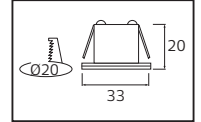

MONICA

Model	Kod	Watt	Fiyat	Koli İçi	Lümen	Renk	Işık Rengi
MONICA	016-003-0001	1W	3,45 $	100	80 lm	SİYAH	4200K
MONICA	016-003-0001	1W	3,45 $	100	80 lm	MAT KROM	4200K