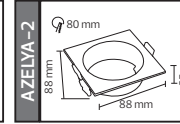

AZELYA SERİSİ

Model	Kod	Watt	Fiyat	Koli İçi	Renk
AZELYA-1	015-048-0001	Max. 10W	1,81$	200	SİYAH
AZELYA-2	015-048-0002	Max. 10W	2,02 $	200	SİYAH
AZELYA-3	015-048-0003	Max. 2x10W	3,93 $	120	SİYAH

50,0x37,0x40,0	8,5
52,0x37,0x50,0	10,2
50,0x37,0x39,0	11,0

AZELYA SERİSİ

Model	Kod	Watt	Fiyat	Koli İçi	Renk
AZELYA-1	015-048-0001	Max. 10W	1,81$	200	BEYAZ
AZELYA-2	015-048-0002	Max. 10W	2,02 $	200	BEYAZ
AZELYA-3	015-048-0003	Max. 2x10W	3,93 $	120	BEYAZ

50,0x37,0x40,0	8,5
52,0x37,0x50,0	10,2
50,0x37,0x39,0	11,0

AZELYA SERİSİ

Model	Kod	Watt	Fiyat	Koli İçi	Renk
AZELYA-1	015-048-0001	Max. 10W	1,81$	200	SİYAH-BEYAZ
AZELYA-2	015-048-0002	Max. 10W	2,02 $	200	SİYAH-BEYAZ
AZELYA-3	015-048-0003	Max. 2x10W	3,93 $	120	SİYAH-BEYAZ

50,0x37,0x40,0	8,5
52,0x37,0x50,0	10,2
50,0x37,0x39,0	11,0