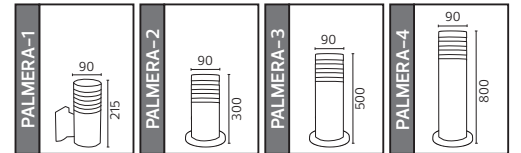

PALMERA/S SERİSİ

Model	Kod	Watt	Fiyat	Koli İçi	Renk	Boyutlar (mm)	Ağırlık (KG)
PALMERA/S1	075-017-0001	Max. 60W	54,83 $	10	SİYAH	53,0x22,0x38,0	9,6
PALMERA/S2	075-017-0002	Max. 60W	66,33 $	10	SİYAH	44,0x30,0x33,0	10,5
PALMERA/S3	075-017-0003	Max. 60W	90,88 $	10	SİYAH	44,0x30,0x53,0	14,5
PALMERA/S4	075-017-0004	Max. 60W	127,65 $	6	SİYAH	44,0x30,0x83,0	12,0

METAL

PALMERA SERİSİ

Model	Kod	Watt	Fiyat	Koli İçi	Renk	Boyutlar (mm)	Ağırlık (KG)
PALMERA-1	075-018-0001	Max. 60W	52,65 $	10	SİYAH	63,0x22,0x38,0	9,0
PALMERA-2	075-018-0002	Max. 60W	53,56 $	10	SİYAH	51,0x34,0x33,0	10,0
PALMERA-3	075-018-0003	Max. 60W	77,00 $	10	SİYAH	51,0x34,0x53,0	14,0
PALMERA-4	075-018-0004	Max. 60W	117,45 $	6	SİYAH	51,0x34,0x83,0	11,8

METAL