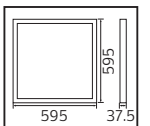

62,0x36,5x61,5	KG 12,5

BACKLIGHT