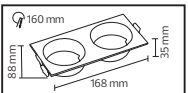

MODUL

Model	Kod	Watt	Fiyat	Renk	Lümen	Koli İçi	Işık Rengi
MODUL-5	016-076-0005	5 W	7,84 $	BEYAZ/SİYAH	450 lm	100	3000K / 6400K
MODUL-9	016-076-0009	9 W	9,92 $	BEYAZ/SİYAH	810 lm	100	3000K / 6400K

49,5x39,5x38,0	KG 19,0
49,5x39,5x38,0	KG 19,0

RECESSED

Model	Kod	Fiyat	Renk	Koli İçi
RECESSED-R	015-042-0001	1,23 $	BEYAZ/SİYAH	100
RECESSED-SQ1	015-043-0001	2,13 $	BEYAZ/SİYAH	100

39,5x38,0x43,0	KG 12,0
52,0x22,0x40,0	KG 8,5

RECESSED

Model	Kod	Fiyat	Renk	Koli İçi
RECESSED-SQ2	015-043-0002	3,82 $	BEYAZ	100
RECESSED-SQ2	015-043-0002	3,82 $	SİYAH	100

47,0x19,0x40,0	KG 6,8
47,0x19,0x40,0	KG 6,8