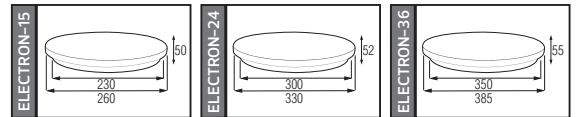

ELECTRON SERİSİ

Model	Kod	Watt	Fiyat	Koli İçi	Lümen	Renk	Işık Rengi
ELECTRON-15	027-010-0015	15 W	15,20 $	20	911 lm	BEYAZ	6400K
ELECTRON-24	027-010-0024	24 W	20,40 $	12	1485 lm	BEYAZ	6400K
ELECTRON-36	027-010-0036	36 W	27,62 $	12	2228 lm	BEYAZ	6400K

51,5x31,0x31,0	KG 6,9
36,5x68,5x35,0	KG 6,8
49,0x38,0x40,0	KG 9,3