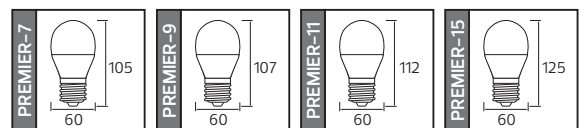

58,0x29,0x22,0	4,05
62,0x32,0x23,0	4,25
62,0x32,0x25,0	4,40
62,0x32,0x27,0	4,52