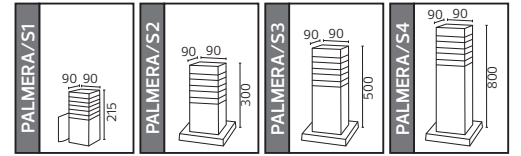

PALMERA/S SERİSİ

Model	Kod	Watt	Fiyat	Koli İçi	Renk	Boyutlar (mm)	Ağırlık (KG)
PALMERA/S1	075-017-0001	Max. 60W	54,83 $	10	SİYAH	53,0x22,0x38,0	9,6
PALMERA/S2	075-017-0002	Max. 60W	66,33 $	10	SİYAH	44,0x30,0x33,0	10,5
PALMERA/S3	075-017-0003	Max. 60W	90,88 $	10	SİYAH	44,0x30,0x53,0	14,5
PALMERA/S4	075-017-0004	Max. 60W	127,65 $	6	SİYAH	44,0x30,0x83,0	12,0

METAL

PALMERA SERİSİ

Model	Kod	Watt	Fiyat	Koli İçi	Renk	Boyutlar (mm)	Ağırlık (KG)
PALMERA-1	075-018-0001	Max. 60W	52,65 $	10	SİYAH	63,0x22,0x38,0	9,0
PALMERA-2	075-018-0002	Max. 60W	53,56 $	10	SİYAH	51,0x34,0x33,0	10,0
PALMERA-3	075-018-0003	Max. 60W	77,00 $	10	SİYAH	51,0x34,0x53,0	14,0
PALMERA-4	075-018-0004	Max. 60W	117,45 $	6	SİYAH	51,0x34,0x83,0	11,8

METAL