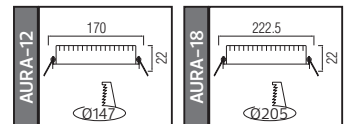

Made in **Türkiye**

AURA SERİSİ

Model	Kod	Watt	Fiyat	Koli İçi	Lümen	Renk	Işık Rengi
AURA-3	016-068-0003	3 W	97,00 TL	200	300 lm	SİYAH	2700K/4200K/6400K
AURA-3	016-068-0003	3 W	92,00 TL	200	300 lm	BEYAZ	2700K/4200K/6400K
AURA-5	016-068-0005	5 W	105,00 TL	200	500 lm	SİYAH	2700K/4200K/6400K
AURA-5	016-068-0005	5 W	105,00 TL	200	500 lm	BEYAZ	2700K/4200K/6400K

28.5x47.0x51.0	KG 12.8
28.5x47.0x51.0	KG 12.8
26.0x63.5x51.0	KG 15.2
26.0x63.5x51.0	KG 15.2

BACKLIGHT

ABS

Made in **Türkiye**

AURA PRİZMA

YENİ ÜRÜN

Model	Kod	Watt	Fiyat	Koli İçi	Lümen	Renk	Işık Rengi
AURA-12	016-068-0012	12 W	148,00 TL	40	1200 lm	SİYAH	2700K/4200K/6400K
AURA-12	016-068-0012	12 W	148,00 TL	40	1200 lm	BEYAZ	2700K/4200K/6400K
AURA-18	016-068-0018	18 W	205,00 TL	40	1800 lm	SİYAH	2700K/4200K/6400K
AURA-18	016-068-0018	18 W	205,00 TL	40	1800 lm	BEYAZ	2700K/4200K/6400K

43.5x40.0x41.0	KG 7.4
43.5x40.0x41.0	KG 7.4
50.5x43.0x51.0	KG 10.2
50.5x43.0x51.0	KG 10.2

BACKLIGHT

ABS