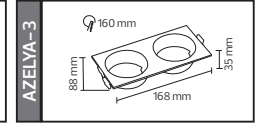

AZELYA SERİSİ

Model	Kod	Watt	Fiyat	Koli İçi	Renk
AZELYA-1	015-048-0001	Max. 10W	1,81$	200	SİYAH
AZELYA-2	015-048-0002	Max. 10W	2,02 $	200	SİYAH
AZELYA-3	015-048-0003	Max. 2x10W	3,93 $	120	SİYAH

50,0x37,0x40,0	8,5
52,0x37,0x50,0	10,2
50,0x37,0x39,0	11,0