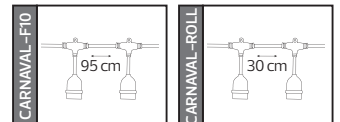

48,0x35,0x35,0	KG 25,6
48,0x32,0x32,0	KG 18,2