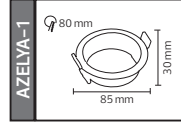

AZELYA SERİSİ

Model	Kod	Watt	Fiyat	Koli İçi	Renk
AZELYA-1	015-048-0001	Max. 10W	1,81$	200	SİYAH
AZELYA-2	015-048-0002	Max. 10W	2,02 $	200	SİYAH
AZELYA-3	015-048-0003	Max. 2x10W	3,93 $	120	SİYAH

50,0x37,0x40,0	8,5
52,0x37,0x50,0	10,2
50,0x37,0x39,0	11,0

AZELYA SERİSİ

Model	Kod	Watt	Fiyat	Koli İçi	Renk
AZELYA-1	015-048-0001	Max. 10W	1,81$	200	BEYAZ
AZELYA-2	015-048-0002	Max. 10W	2,02 $	200	BEYAZ
AZELYA-3	015-048-0003	Max. 2x10W	3,93 $	120	BEYAZ

50,0x37,0x40,0	8,5
52,0x37,0x50,0	10,2
50,0x37,0x39,0	11,0

AZELYA SERİSİ

Model	Kod	Watt	Fiyat	Koli İçi	Renk
AZELYA-1	015-048-0001	Max. 10W	1,81$	200	SİYAH-BEYAZ
AZELYA-2	015-048-0002	Max. 10W	2,02 $	200	SİYAH-BEYAZ
AZELYA-3	015-048-0003	Max. 2x10W	3,93 $	120	SİYAH-BEYAZ

50,0x37,0x40,0	8,5
52,0x37,0x50,0	10,2
50,0x37,0x39,0	11,0