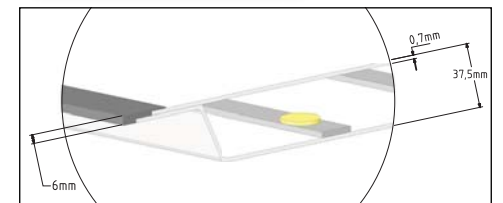

62,0x36,5x61,5	KG 12,5

BACKLIGHT