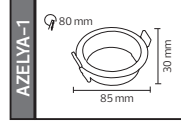

AZELYA SERİSİ

Model	Kod	Watt	Fiyat	Koli İçi	Renk
AZELYA-1	015-048-0001	Max. 10W	1,81$	200	SİYAH
AZELYA-2	015-048-0002	Max. 10W	2,02 $	200	SİYAH
AZELYA-3	015-048-0003	Max. 2x10W	3,93 $	120	SİYAH

50,0x37,0x40,0	8,5
52,0x37,0x50,0	10,2
50,0x37,0x39,0	11,0

AZELYA SERİSİ

Model	Kod	Watt	Fiyat	Koli İçi	Renk
AZELYA-1	015-048-0001	Max. 10W	1,81$	200	BEYAZ
AZELYA-2	015-048-0002	Max. 10W	2,02 $	200	BEYAZ
AZELYA-3	015-048-0003	Max. 2x10W	3,93 $	120	BEYAZ

50,0x37,0x40,0	8,5
52,0x37,0x50,0	10,2
50,0x37,0x39,0	11,0

AZELYA SERİSİ

Model	Kod	Watt	Fiyat	Koli İçi	Renk
AZELYA-1	015-048-0001	Max. 10W	1,81$	200	SİYAH-BEYAZ
AZELYA-2	015-048-0002	Max. 10W	2,02 $	200	SİYAH-BEYAZ
AZELYA-3	015-048-0003	Max. 2x10W	3,93 $	120	SİYAH-BEYAZ

50,0x37,0x40,0	8,5
52,0x37,0x50,0	10,2
50,0x37,0x39,0	11,0