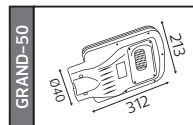

GRAND SERİSİ

Model	Kod	Watt	Fiyat	Koli İçi	Lümen	Renk	Işık Rengi		
GRAND-50	074-009-0050	50 W	42,00 $	10	826 lm	SİYAH	6400K	65,0x22,5x33,0	31,9
GRAND-100	074-009-0100	100 W	47,15 $	10	984 lm	SİYAH	6400K	42,0x34,0x43,0	18,7
GRAND-200	074-009-0200	200 W	85,40 $	5	1198 lm	SİYAH	6400K	65,5x43,0x27,0	13,2
GRAND-300	074-009-0300	300 W	135,35 $	3	1567 lm	SİYAH	6400K	87,0x26,0x27,0	3,8