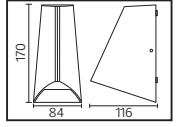

SALKIM

Model	Kod	Watt	Fiyat	Koli İçi	Lümen	Renk	Işık Rengi
SALKIM	076-008-0006	6 W	39,70 $	16	380 lm	SİYAH	4200K

METAL

SELVİ

Model	Kod	Watt	Fiyat	Koli İçi	Lümen	Renk	Işık Rengi
SELVİ	076-007-0006	6 W	34,70 $	24	380 lm	SİYAH	4200K

METAL

MAMBA

Model	Kod	Watt	Fiyat	Koli İçi	Renk
MAMBA	076-066-0001	Max. 2x35W	9,60 $	50	SİYAH

PLASTİK

MAMBA-SQ

Model	Kod	Watt	Fiyat	Koli İçi	Renk
MAMBA-SQ	076-067-0001	Max. 2x35W	9,75 $	50	SİYAH

PLASTİK

WINDSOR

Model	Kod	Watt	Fiyat	Koli İçi	Lümen	Renk	Işık Rengi
WINDSOR-6	076-051-0006	6 W	8,46 $	50	420 lm	SİYAH	4200K

PLASTİK