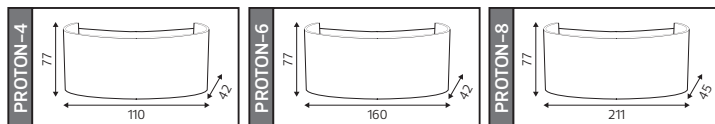

TWIST SERİSİ

Model	Kod	Watt	Fiyat	Koli İçi	Lümen	Renk	Işık Rengi
TWIST-5	076-042-0005	5 W	26,96 $	50	435 lm	SİYAH	4200K
TWIST-7	076-042-0007	7 W	35,34 $	50	615 lm	SİYAH	4200K
TWIST-12	076-042-0012	12 W	42,65 $	20	1050 lm	SİYAH	4200K
TWIST-15	076-042-0015	15 W	52,88 $	20	1315 lm	SİYAH	4200K

43,0x38,0x20,0	KG 16,5
53,0x33,0x28,0	KG 22,0
42,0x22,0x30,0	KG 12,0
42,0x33,0x25,0	KG 14,5

METAL

PROTON SERİSİ

Model	Kod	Watt	Fiyat	Koli İçi	Lümen	Renk	Işık Rengi
PROTON-4	076-039-0004	4 W	6,78 $	50	360 lm	SİYAH	4200K
PROTON-6	076-039-0006	6 W	7,32 $	50	420 lm	SİYAH	4200K
PROTON-8	076-039-0008	8 W	8,93 $	50	560 lm	SİYAH	4200K

47,5x22,5x28,5	KG 6,3
50,0x25,0x38,0	KG 17,6
45,0x30,0x47,0	KG 6,9

PLASTİK