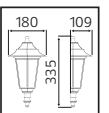

BEGONYA-1

Model	Kod	Watt	Fiyat	Koli İçi	Renk
BEGONYA-1	400-010-116	Max. 40W	324,50 TL	12	SİYAH
BEGONYA-1	400-020-116	Max. 40W	324,50 TL	12	BEYAZ

PLASTİK

BEGONYA-2

Model	Kod	Watt	Fiyat	Koli İçi	Renk
BEGONYA-2	400-010-117	Max. 40W	324,50 TL	12	SİYAH
BEGONYA-2	400-020-117	Max. 40W	324,50 TL	12	BEYAZ

PLASTİK

BEGONYA-3

Model	Kod	Watt	Fiyat	Koli İçi	Renk
BEGONYA-3	400-010-118	Max. 40W	343,60 TL	12	SİYAH
BEGONYA-3	400-020-118	Max. 40W	343,60 TL	12	BEYAZ

PLASTİK

BEGONYA-4

Model	Kod	Watt	Fiyat	Koli İçi	Renk
BEGONYA-4	400-010-120	Max. 40W	271,90 TL	20	SİYAH
BEGONYA-4	400-020-120	Max. 40W	271,90 TL	20	BEYAZ

PLASTİK