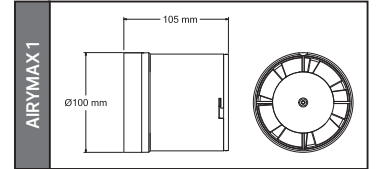

Made in **Türkiye**

HOROZ® **ELECTRIC**

Fanlar

AIRYMAX 1 FAN 100 m³

YENİ ÜRÜN

Model	Kod	Watt	Fiyat	Koli İçi	Devir	Hava Akımı	Renk
AIRYMAX 1	501-000-100	12 W	366,00 TL	24	2450 rpm	100 m³/h	BEYAZ

30,0x42,0x22,0

9,3

AIRYMAX 2

AIRYMAX 3

AIRYMAX FAN 100 m³

YENİ ÜRÜN

Model	Kod	Watt	Fiyat	Koli İçi	Devir	Hava Akımı	Renk
AIRYMAX 2	502-000-100	12 W	406,00 TL	24	2450 rpm	100 m³/h	BEYAZ
AIRYMAX 3	502-100-000	12 W	406,00 TL	18	2450 rpm	100 m³/h	BEYAZ
AIRYMAX 4	502-200-100	12 W	406,00 TL	18	2450 rpm	100 m³/h	BEYAZ

30,0x43,5x42,0

9,0

29,0x44,0x35,5

8,85

29,0x44,0x35,5

8,85