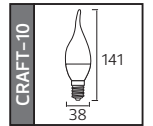

Model	Kod	Watt	Fiyat	Koli İçi	Lümen	Işık Rengi
CRAFT-6	001-004-0006	6 W	1,38 $	100	510 lm	4200K / 6400K
CRAFT-8	001-004-0008	8 W	1,47 $	100	800 lm	4200K / 6400K
CRAFT-10	001-004-0010	10 W	1,65 $	100	1000 lm	4200K / 6400K

ELITE E14 SERİSİ