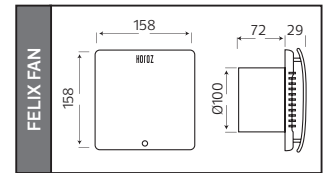

FELIX FAN 100 m³

YENİ ÜRÜN

Model	Kod	Watt	Fiyat	Koli İçi	Devir	Hava Akımı	Renk		
FELIX FAN	500-100-100	12 W	439,00 TL	20	2450 rpm	100 m³/h	BEYAZ		
FELIX FAN	500-110-100	12 W	517,50 TL	20	2450 rpm	100 m³/h	ANTRASİT		
FELIX FAN	500-120-100	12 W	517,50 TL	20	2450 rpm	100 m³/h	KAYIN		
FELIX FAN	500-130-100	12 W	517,50 TL	20	2450 rpm	100 m³/h	CEVİZ		
FELIX FAN	500-140-100	12 W	517,50 TL	20	2450 rpm	100 m³/h	GÜMÜŞ		
FELIX FAN	500-150-100	12 W	517,50 TL	20	2450 rpm	100 m³/h	ALTIN		
FELIX FAN	500-160-100	12 W	517,50 TL	20	2450 rpm	100 m³/h	SİYAH