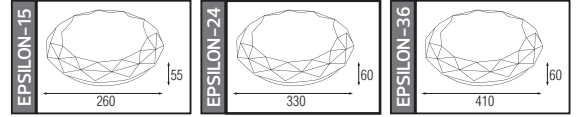

EPSILON SERİSİ

Model	Kod	Watt	Fiyat	Koli İçi	Lümen	Renk	Işık Rengi
EPSILON-15	027-004-0015	15 W	16,04 $	20	1125 lm	BEYAZ	6400K
EPSILON-24	027-004-0024	24 W	21,39 $	12	1800 lm	BEYAZ	6400K
EPSILON-36	027-004-0036	36 W	28,83 $	12	2700 lm	BEYAZ	6400K

55,0x56,0x36,0	KG 7,1
67,0x34,0x45,0	KG 6,9
76,0x38,0x48,0	KG 8,6