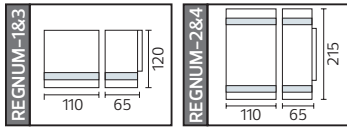

57,5x25,0x29,0	KG 11,0
57,5x25,0x25,0	KG 7,5
57,5x24,0x29,0	KG 10,0
57,5x24,0x25,0	KG 6,7

METAL

MANOLYA

Model	Kod	Watt	Fiyat	Koli İçi	Renk
MANOLYA-1	075-008-0001	Max. 35W	26,98 \$	24	SİYAH
MANOLYA-1	075-008-0001	Max. 35W	26,98 \$	24	KROM