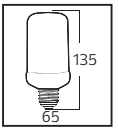

FIREFLUX

Model	Kod	Watt	Fiyat	Koli İçi	Lümen	Işık Rengi		
FIREFLUX	001-048-0005	5 W	8,54 $	50	117 lm	1500K	36,0x36,0x30,5	4,7 KG