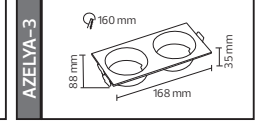

AZELYA SERİSİ

Model	Kod	Watt	Fiyat	Koli İçi	Renk
AZELYA-1	015-048-0001	Max. 10W	1,81$	200	BEYAZ
AZELYA-2	015-048-0002	Max. 10W	2,02 $	200	BEYAZ
AZELYA-3	015-048-0003	Max. 2x10W	3,93 $	120	BEYAZ

50,0x37,0x40,0	8,5
52,0x37,0x50,0	10,2
50,0x37,0x39,0	11,0