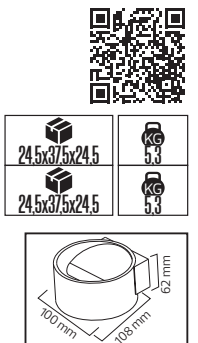

SİSAM

Model	Kod	Watt	Fiyat	Koli İçi	Lümen	Renk	Işık Rengi
SİSAM	029-006-0008	8 W	24,30 $	20	320 lm	BEYAZ	4200K
SİSAM	029-006-0008	8 W	24,30 $	20	320 lm	SİYAH	4200K