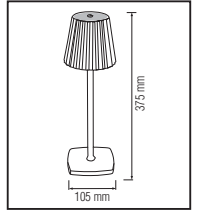

7,0

DİMLİ

MERIDA 3CCT SERİSİ

YENİ ÜRÜN

Model	Kod	Watt	Fiyat	Koli İçi	Lümen	Renk	Işık Rengi
MERIDA 3CCT	050-001-0001	3 W	43,00 \$	10	80 lm	Siyah/Beyaz	3000K/4500K/6000K

62,0x26,0x41,0

9,0

DİMLİ