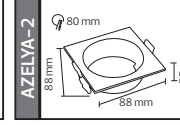

AZELYA SERİSİ

Model	Kod	Watt	Fiyat	Koli İçi	Renk
AZELYA-1	015-048-0001	Max. 10W	1,81$	200	SİYAH
AZELYA-2	015-048-0002	Max. 10W	2,02 $	200	SİYAH
AZELYA-3	015-048-0003	Max. 2x10W	3,93 $	120	SİYAH

50,0x37,0x40,0	8,5
52,0x37,0x50,0	10,2
50,0x37,0x39,0	11,0

AZELYA SERİSİ

Model	Kod	Watt	Fiyat	Koli İçi	Renk
AZELYA-1	015-048-0001	Max. 10W	1,81$	200	BEYAZ
AZELYA-2	015-048-0002	Max. 10W	2,02 $	200	BEYAZ
AZELYA-3	015-048-0003	Max. 2x10W	3,93 $	120	BEYAZ

50,0x37,0x40,0	8,5
52,0x37,0x50,0	10,2
50,0x37,0x39,0	11,0

AZELYA SERİSİ

Model	Kod	Watt	Fiyat	Koli İçi	Renk
AZELYA-1	015-048-0001	Max. 10W	1,81$	200	SİYAH-BEYAZ
AZELYA-2	015-048-0002	Max. 10W	2,02 $	200	SİYAH-BEYAZ
AZELYA-3	015-048-0003	Max. 2x10W	3,93 $	120	SİYAH-BEYAZ

50,0x37,0x40,0	8,5
52,0x37,0x50,0	10,2
50,0x37,0x39,0	11,0