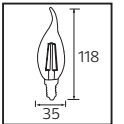

FILAMENT FLAME/DIM

Model	Kod	Watt	Fiyat	Koli İçi	Lümen	Işık Rengi
FILAMENT FLAME-4/DIM	001-014-1004	4 W	4,69 $	100	450 lm	3000K / 6400K
FILAMENT FLAME-6/DIM	001-014-1006	6 W	4,90 $	100	700 lm	3000K / 6400K