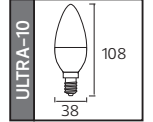

Model	Kod	Watt	Fiyat	Koli İçi	Lümen	Işık Rengi
ULTRA-6	001-003-0006	6 W	1,38 $	100	510 lm	2700K/4200K/6400K
ULTRA-8	001-003-0008	8 W	1,47 $	100	800 lm	2700K/4200K/6400K
ULTRA-10	001-003-0010	10 W	1,65 $	100	1000 lm	2700K/4200K/6400K

CRAFT SERİSİ