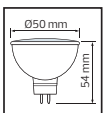

PLUS SERİSİ

F A G

Model	Kod	Watt	Fiyat	Koli İçi	Lümen	Işık Rengi
PLUS-6	001-002-0006	6 W	1,10 $	100	440 lm	4200K / 6400K
PLUS-8	001-002-0008	8 W	1,29 $	100	610 lm	4200K / 6400K
PLUS-10	001-002-0010	10 W	1,45 $	100	800 lm	4200K / 6400K

47,0x28,5x14,0	KG 4,0
57,0x28,5x14,0	KG 4,0
27,0x26,5x24,5	KG 5,0

CONVEX SERİSİ

F A G

Model	Kod	Watt	Fiyat	Koli İçi	Lümen	Işık Rengi
CONVEX-6	001-064-0006	6 W	1,33 $	100	480 lm	2700K/4200K/6400K
CONVEX-8	001-064-0008	8 W	1,47 $	100	740 lm	2700K/4200K/6400K
CONVEX-10	001-064-0010	10 W	1,65 $	100	820 lm	2700K/4200K/6400K

29,0x57,0x14,0	KG 4,0
29,0x57,0x14,0	KG 4,0
29,0x57,0x14,0	KG 4,0

LENSLİ

DİMLİ

VISION

G A G

Model	Kod	Watt	Fiyat	Koli İçi	Lümen	Işık Rengi
VISION-6	001-022-0006	6 W	2,90 $	100	390 lm	4200K / 6400K

29,0x57,0x14,0	KG 5,0

LENSLİ

FONIX SERİSİ

F A G

Model	Kod	Watt	Fiyat	Koli İçi	Lümen	Işık Rengi
FONIX-6	001-001-0006	6 W	1,10 $	100	440 lm	4200K / 6400K
FONIX-8	001-001-0008	8 W	1,29 $	100	610 lm	4200K / 6400K

27,0x52,5x13,5	KG 3,3
27,0x52,5x13,5	KG 3,3