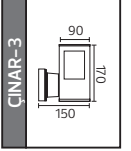

ÇINAR SERİSİ

Model	Kod	Watt	Fiyat	Koli İçi	Renk
ÇINAR-1	400-010-134	Max. 60W	324,60 TL	18	SİYAH
ÇINAR-2	400-010-135	Max. 60W	427,60 TL	8	SİYAH

46,0x46,0x61,0

5,3

46,0x46,0x52,0

5,6