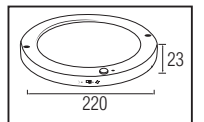

SIENNA SERİSİ

Model	Kod	Watt	Fiyat	Koli İçi	Lümen	Renk	Işık Rengi
SIENNA-18	016-083-0018	18 W	7,19 $	40	1660 lm	BEYAZ	3000K / 7000K
SIENNA-18	016-083-0018	18 W	8,00 $	40	1660 lm	SİYAH	3000K / 7000K
SIENNA-24	016-083-0024	24 W	10,63 $	30	2270 lm	BEYAZ	3000K / 7000K
SIENNA-24	016-083-0024	24 W	11,70 $	30	2270 lm	SİYAH	3000K / 7000K
SIENNA-36	016-083-0036	36 W	17,10 $	20	3600 lm	BEYAZ	3000K / 7000K
SIENNA-36	016-083-0036	36 W	18,80 $	20	3600 lm	SİYAH	3000K / 7000K

74,0x20,5x38,0	KG 6,2
74,0x20,5x38,0	KG 4,5
69,0x19,5x47,0	KG 4,5
69,0x19,5x47,0	KG 9,1
61,0x19,5x62,0	KG 11,0
61,0x19,5x62,0	KG 11,0

BACKLIGHT

SIVAÜSTÜ

PLASTİK

SELENA SERİSİ

Model	Kod	Watt	Fiyat	Koli İçi	Lümen	Renk	Işık Rengi
SELENA-18	016-084-0018	18 W	8,00 $	40	1660 lm	BEYAZ	3000K / 7000K
SELENA-18	016-084-0018	18 W	8,80 $	40	1660 lm	SİYAH	3000K / 7000K
SELENA-24	016-084-0024	24 W	12,00 $	30	2270 lm	BEYAZ	3000K / 7000K
SELENA-24	016-084-0024	24 W	13,20 $	30	2270 lm	SİYAH	3000K / 7000K
SELENA-36	016-084-0036	36 W	19,40 $	20	3600 lm	BEYAZ	3000K / 7000K
SELENA-36	016-084-0036	36 W	21,34 $	20	3600 lm	SİYAH	3000K / 7000K

74,0x20,5x38,0	KG 6,2
74,0x20,5x38,0	KG 4,5
69,0x19,5x47,0	KG 4,5
69,0x19,5x47,0	KG 9,1
61,0x19,5x62,0	KG 11,0
61,0x19,5x62,0	KG 11,0

BACKLIGHT

SIVAÜSTÜ

PLASTİK

MARTHA SERİSİ

Model	Kod	Watt	Fiyat	Koli İçi	Lümen	Renk	Işık Rengi
MARTHA-18	016-060-0018	18 W	21,54 $	20	1830 lm	BEYAZ	6400K
MARTHA-18	016-060-0018	18 W	21,54 $	20	1830 lm	SİYAH	6400K

34,5x48,5x26,5	KG 10,3
34,5x48,5x26,5	KG 10,3

RAYLI

SIVAALTI

SIVAÜSTÜ