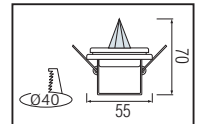

NATALIA

Model	Kod	Watt	Fiyat	Koli İçi	Lümen	Renk	Işık Rengi
NATALIA	016-001-0001	1W	5,55 $	100	60 lm	MAT KROM	6400K
NATALIA	016-001-0001	1W	5,55 $	100	55 lm	MAT KROM	YEŞİL