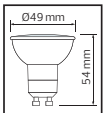

PLUS SERİSİ

F A G

Model	Kod	Watt	Fiyat	Koli İçi	Lümen	Işık Rengi
PLUS-6	001-002-0006	6 W	1,10 $	100	440 lm	4200K / 6400K
PLUS-8	001-002-0008	8 W	1,29 $	100	610 lm	4200K / 6400K
PLUS-10	001-002-0010	10 W	1,45 $	100	800 lm	4200K / 6400K

47,0x28,5x14,0	KG 4,0
57,0x28,5x14,0	KG 4,0
27,0x26,5x24,5	KG 5,0

CONVEX SERİSİ

F A G

Model	Kod	Watt	Fiyat	Koli İçi	Lümen	Işık Rengi
CONVEX-6	001-064-0006	6 W	1,33 $	100	480 lm	2700K/4200K/6400K
CONVEX-8	001-064-0008	8 W	1,47 $	100	740 lm	2700K/4200K/6400K
CONVEX-10	001-064-0010	10 W	1,65 $	100	820 lm	2700K/4200K/6400K

29,0x57,0x14,0	KG 4,0
29,0x57,0x14,0	KG 4,0
29,0x57,0x14,0	KG 4,0

LENSLİ

DİMLİ

VISION

G A G

Model	Kod	Watt	Fiyat	Koli İçi	Lümen	Işık Rengi
VISION-6	001-022-0006	6 W	2,90 $	100	390 lm	4200K / 6400K

29,0x57,0x14,0	KG 5,0

LENSLİ

FONIX SERİSİ

F A G

Model	Kod	Watt	Fiyat	Koli İçi	Lümen	Işık Rengi
FONIX-6	001-001-0006	6 W	1,10 $	100	440 lm	4200K / 6400K
FONIX-8	001-001-0008	8 W	1,29 $	100	610 lm	4200K / 6400K

27,0x52,5x13,5	KG 3,3
27,0x52,5x13,5	KG 3,3