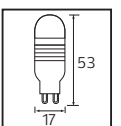

HL 449L

Model	Watt	Fiyat	Koli İçi	Lümen	Işık Rengi
HL 449L	2.5 W	1,71 $	216	80 lm	6400K