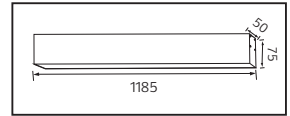

Made in **Türkiye**

PROLINE SERİSİ

Model	Kod	Watt	Fiyat	Koli İçi	Lümen	Renk	Işık Rengi
PROLINE-20	400-001-130	20 W	502 TL	10	2050 lm	BEYAZ	4200K
PROLINE-20	400-002-130	20 W	502 TL	10	2050 lm	BEYAZ	6400K
PROLINE-40	400-001-131	40 W	806 TL	10	4270 lm	BEYAZ	4200K
PROLINE-40	400-002-131	40 W	806 TL	10	4270 lm	BEYAZ	6400K

60,0x31,0x16,5	KG 3,4
60,0x31,0x16,5	KG 3,4
116,0x31,0x16,5	KG 6,1
116,0x31,0x16,5	KG 6,1

INNOVA SERİSİ

Model	Kod	Watt	Fiyat	Koli İçi	Lümen	Renk	Işık Rengi
INNOVA5-40	019-034-0040	40 W	80 $	10	4280 lm	BEYAZ	4000K
INNOVA5-40	019-034-0040	40 W	80 $	10	4280 lm	SİYAH	4000K

29,0x127,5x19,5	KG 18,6
29,0x127,5x19,5	KG 18,6