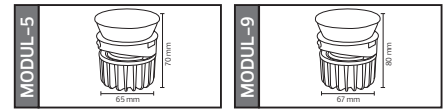

MODUL

Model	Kod	Watt	Fiyat	Renk	Lümen	Koli İçi	Işık Rengi
MODUL-5	016-076-0005	5 W	7,84 $	BEYAZ/SİYAH	450 lm	100	3000K / 6400K
MODUL-9	016-076-0009	9 W	9,92 $	BEYAZ/SİYAH	810 lm	100	3000K / 6400K

49,5x39,5x38,0	KG 19,0
49,5x39,5x38,0	KG 19,0