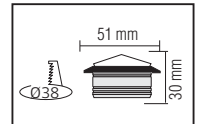

FIONA

Model	Kod	Watt	Fiyat	Koli İçi	Lümen	Renk	Işık Rengi
FIONA	016-028-0001	1W	4,54 $	200	70 lm	SİYAH	4200K / 6400K
FIONA	016-028-0001	1W	4,54 $	200	70 lm	MAT KROM	4200K / 6400K