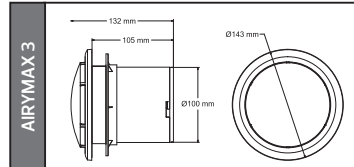

AIRYMAX FAN 100 m³

YENİ ÜRÜN

Model	Kod	Watt	Fiyat	Koli İçi	Devir	Hava Akımı	Renk
AIRYMAX 2	502-000-100	12 W	406,00 TL	24	2450 rpm	100 m³/h	BEYAZ
AIRYMAX 3	502-100-000	12 W	406,00 TL	18	2450 rpm	100 m³/h	BEYAZ
AIRYMAX 4	502-200-100	12 W	406,00 TL	18	2450 rpm	100 m³/h	BEYAZ

30,0x43,5x42,0

9,0

29,0x44,0x35,5

8,85

29,0x44,0x35,5

8,85