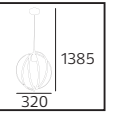

KATLANABİLİR