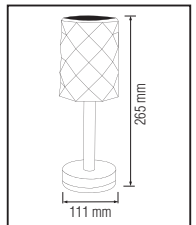

CCT ADJUSTABLE