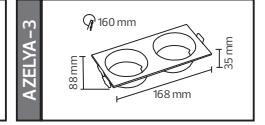

AZELYA SERİSİ

Model	Kod	Watt	Fiyat	Koli İçi	Renk
AZELYA-1	015-048-0001	Max. 10W	1,81$	200	SİYAH-BEYAZ
AZELYA-2	015-048-0002	Max. 10W	2,02 $	200	SİYAH-BEYAZ
AZELYA-3	015-048-0003	Max. 2x10W	3,93 $	120	SİYAH-BEYAZ

50,0x37,0x40,0	8,5
52,0x37,0x50,0	10,2
50,0x37,0x39,0	11,0