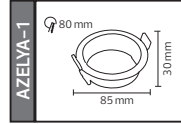

AZELYA SERİSİ

Model	Kod	Watt	Fiyat	Koli İçi	Renk
AZELYA-1	015-048-0001	Max. 10W	1,81$	200	SİYAH
AZELYA-2	015-048-0002	Max. 10W	2,02 $	200	SİYAH
AZELYA-3	015-048-0003	Max. 2x10W	3,93 $	120	SİYAH

50,0x37,0x40,0	8,5
52,0x37,0x50,0	10,2
50,0x37,0x39,0	11,0

AZELYA SERİSİ

Model	Kod	Watt	Fiyat	Koli İçi	Renk
AZELYA-1	015-048-0001	Max. 10W	1,81$	200	BEYAZ
AZELYA-2	015-048-0002	Max. 10W	2,02 $	200	BEYAZ
AZELYA-3	015-048-0003	Max. 2x10W	3,93 $	120	BEYAZ

50,0x37,0x40,0	8,5
52,0x37,0x50,0	10,2
50,0x37,0x39,0	11,0

AZELYA SERİSİ

Model	Kod	Watt	Fiyat	Koli İçi	Renk
AZELYA-1	015-048-0001	Max. 10W	1,81$	200	SİYAH-BEYAZ
AZELYA-2	015-048-0002	Max. 10W	2,02 $	200	SİYAH-BEYAZ
AZELYA-3	015-048-0003	Max. 2x10W	3,93 $	120	SİYAH-BEYAZ

50,0x37,0x40,0	8,5
52,0x37,0x50,0	10,2
50,0x37,0x39,0	11,0