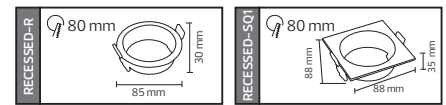

RECESSED

Model	Kod	Fiyat	Renk	Koli İçi
RECESSED-R	015-042-0001	1,23 $	BEYAZ/SİYAH	100
RECESSED-SQ1	015-043-0001	2,13 $	BEYAZ/SİYAH	100

39,5x38,0x43,0	KG 12,0
52,0x22,0x40,0	KG 8,5