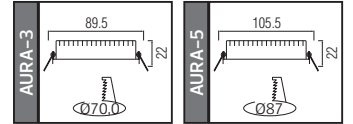

Made in **Türkiye**

AURA SERİSİ

Model	Kod	Watt	Fiyat	Koli İçi	Lümen	Renk	Işık Rengi
AURA-3	016-068-0003	3 W	97,00 TL	200	300 lm	SİYAH	2700K/4200K/6400K
AURA-3	016-068-0003	3 W	92,00 TL	200	300 lm	BEYAZ	2700K/4200K/6400K
AURA-5	016-068-0005	5 W	105,00 TL	200	500 lm	SİYAH	2700K/4200K/6400K
AURA-5	016-068-0005	5 W	105,00 TL	200	500 lm	BEYAZ	2700K/4200K/6400K

28.5x47.0x51.0	KG 12.8
28.5x47.0x51.0	KG 12.8
26.0x63.5x51.0	KG 15.2
26.0x63.5x51.0	KG 15.2

BACKLIGHT

ABS

Made in **Türkiye**

AURA PRİZMA

YENİ ÜRÜN

Model	Kod	Watt	Fiyat	Koli İçi	Lümen	Renk	Işık Rengi
AURA-12	016-068-0012	12 W	148,00 TL	40	1200 lm	SİYAH	2700K/4200K/6400K
AURA-12	016-068-0012	12 W	148,00 TL	40	1200 lm	BEYAZ	2700K/4200K/6400K
AURA-18	016-068-0018	18 W	205,00 TL	40	1800 lm	SİYAH	2700K/4200K/6400K
AURA-18	016-068-0018	18 W	205,00 TL	40	1800 lm	BEYAZ	2700K/4200K/6400K

43.5x40.0x41.0	KG 7.4
43.5x40.0x41.0	KG 7.4
50.5x43.0x51.0	KG 10.2
50.5x43.0x51.0	KG 10.2

BACKLIGHT

ABS