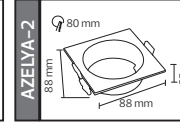

AZELYA SERİSİ

Model	Kod	Watt	Fiyat	Koli İçi	Renk
AZELYA-1	015-048-0001	Max. 10W	1,81$	200	SİYAH
AZELYA-2	015-048-0002	Max. 10W	2,02 $	200	SİYAH
AZELYA-3	015-048-0003	Max. 2x10W	3,93 $	120	SİYAH

50,0x37,0x40,0	8,5
52,0x37,0x50,0	10,2
50,0x37,0x39,0	11,0

AZELYA SERİSİ

Model	Kod	Watt	Fiyat	Koli İçi	Renk
AZELYA-1	015-048-0001	Max. 10W	1,81$	200	BEYAZ
AZELYA-2	015-048-0002	Max. 10W	2,02 $	200	BEYAZ
AZELYA-3	015-048-0003	Max. 2x10W	3,93 $	120	BEYAZ

50,0x37,0x40,0	8,5
52,0x37,0x50,0	10,2
50,0x37,0x39,0	11,0

AZELYA SERİSİ

Model	Kod	Watt	Fiyat	Koli İçi	Renk
AZELYA-1	015-048-0001	Max. 10W	1,81$	200	SİYAH-BEYAZ
AZELYA-2	015-048-0002	Max. 10W	2,02 $	200	SİYAH-BEYAZ
AZELYA-3	015-048-0003	Max. 2x10W	3,93 $	120	SİYAH-BEYAZ

50,0x37,0x40,0	8,5
52,0x37,0x50,0	10,2
50,0x37,0x39,0	11,0