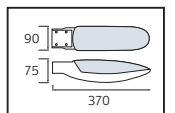

ORLANDO SERİSİ

Model	Kod	Watt	Fiyat	Koli İçi	Lümen	Renk	Işık Rengi
ORLANDO-30	074-005-0030	30 W	29,19 $	15	3300 lm	SİYAH	6400K
ORLANDO-50	074-005-0050	50 W	39,04 $	10	5560 lm	SİYAH	6400K
ORLANDO-100	074-005-0100	100 W	87,80 $	4	11300 lm	SİYAH	6400K
ORLANDO-150	074-005-0150	150 W	129,45 $	3	17050 lm	SİYAH	6400K
ORLANDO-200	074-005-0200	200 W	171,46 $	2	22800 lm	SİYAH	6400K

34,5x42,5x39,0	12,9
43,0x34,5x37,0	11,7
65,5x39,0x25,0	12,1
34,5x72,5x28,5	12,8
25,5x77,5x31,0	10,4

KOWLOON

Model	Kod	Watt	Fiyat	Koli İçi	Lümen	Renk	Işık Rengi
KOWLOON	074-003-0026	26 W	120,85 $	10	2250 lm	GRİ	6400K

50,0x38,0x21,0	12,1